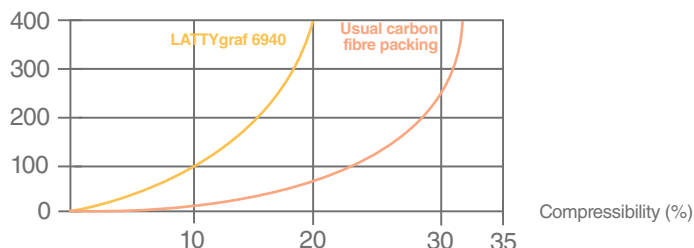

Behaviour of the packing LATTY® graf 6940

Tightening pressure (daN/cm²)

The information given in this document is for guidance only and does not commit LATTY international in any way. LATTY international does not warrant the performance of its products, unless properly fitted and used in accordance with the instructions, nor can it accept any claim for consequential liability.. LATTY International S.A. is only liable for the quality of its products as it does not involve itself in their fitting or use, which must be done in accordance with the instructions.

Plant
1, rue Xavier Latty
28160 BROU, FRANCE
Tél. : +33 (0) 2 37 44 77 77
Fax : +33 (0) 2 37 44 77 99
customerservice@latty.com

www.latty.com